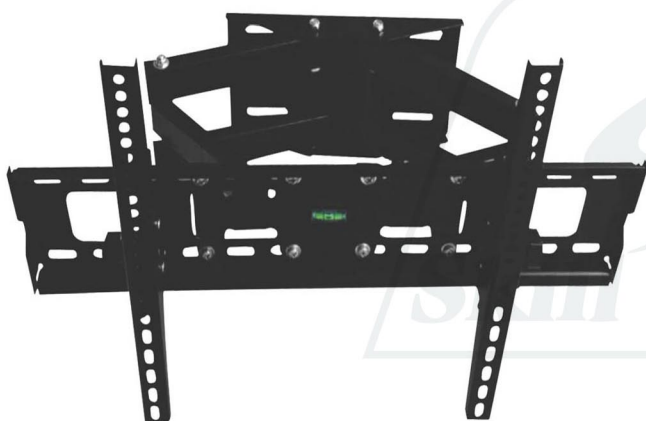

# SH 360P

Swivel Led/Curved Wall Mount  
Fits most 26"~60"

New Design,  
New Experience

  
Weight Capacity  
**45 Kgs**

  
Screen Size  
**26"~60"**

  
Swivel Range  
**±45°**

  
VESA Compatible  
**400x400**

  
Profile to Wall  
**90 - 400mm**

  
Tilt Range  
**+15° - (-15°)**

  
Curved Monitor