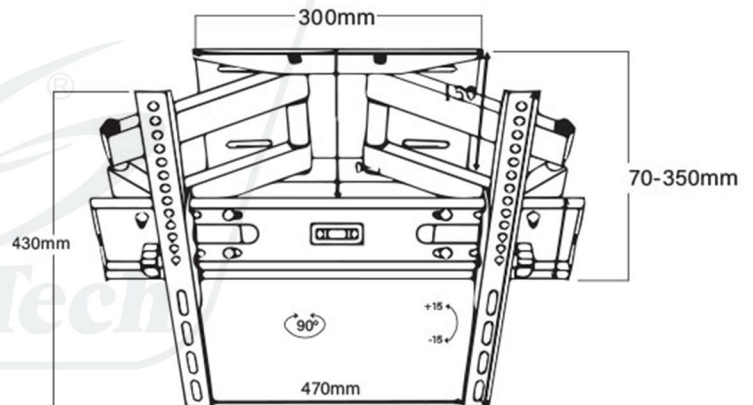

# SH 360P

Swivel Led/Curved Wall Mount  
Fits most 26"~60"

New Design,  
New Experience

  
Weight Capacity  
**45 Kgs**

  
Screen Size  
**26"~60"**

  
Swivel Range  
**±45°**

  
VESA Compatible  
**400x400**

  
Profile to Wall  
**90 - 400mm**

  
Tilt Range  
**+15° - (-15°)**

  
Curved Monitor