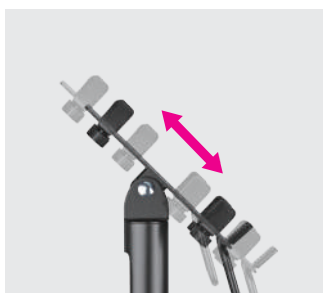

## Universal Swivel & Tilt Terminal Stand

Fully Adjustable for Every Transaction

**Width Adjustable & Forward and Backward Positioning**  
Ideal for all kinds of devices.

**Swiveling Arm**  
offer maximum flexibility.

**Bolt-Down Base**  
for additional stability and security.