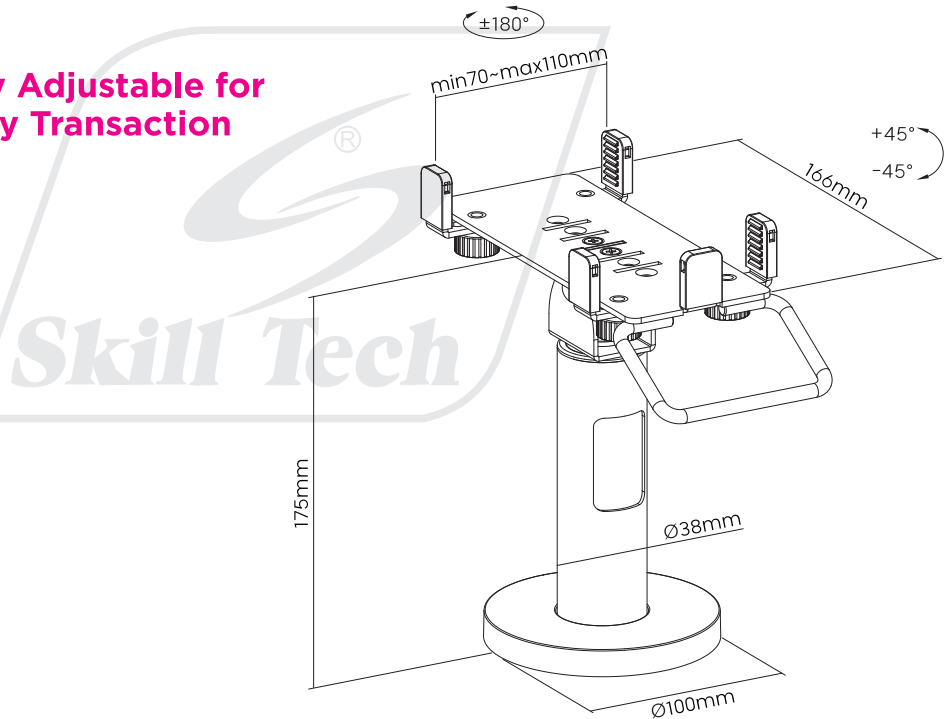

## Universal Swivel & Tilt Terminal Stand

Fully Adjustable for Every Transaction

**Width Adjustable & Forward and Backward Positioning**  
Ideal for all kinds of devices.

**Swiveling Arm**  
offer maximum flexibility.

**Bolt-Down Base**  
for additional stability and security.