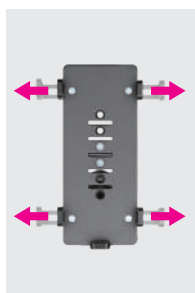

## Universal Swivel & Tilt Terminal Stand

Fully Adjustable for Every Transaction

**Width Adjustable & Forward and Backward Positioning**  
Ideal for all kinds of devices.

**Swiveling Arm**  
offer maximum flexibility.

**Bolt-Down Base**  
for additional stability and security.